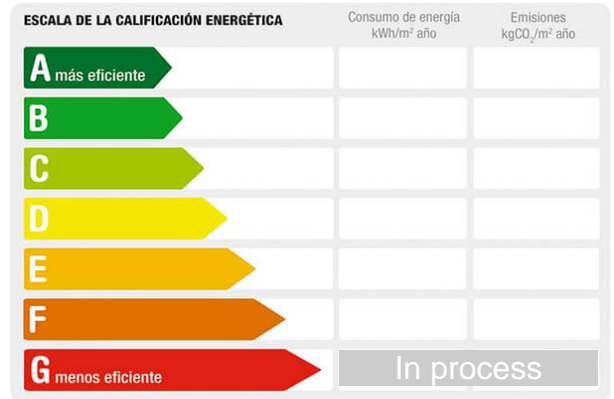

Town: Mérida  
Province: Badajoz  
Postal code: 6800  
Zone: POLIGONO INDUSTRIAL EL PRADO

Sqm built: 640      Stays: 2      Outward/Inward: outward

Description: