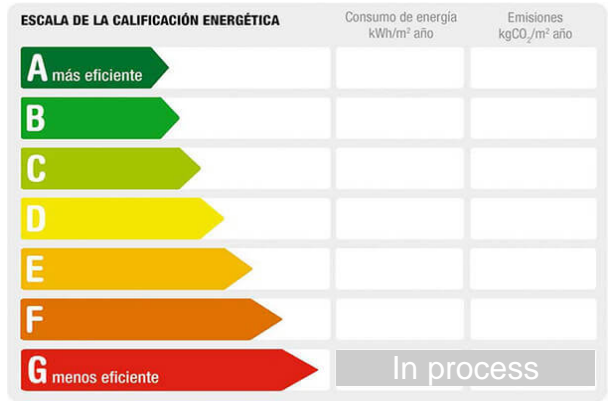

Town: Mérida
Province: Badajoz
Postal code: 06800
Zone: CENTRO

Sqm built: 110 **Floor:** stoneware **Air conditioner:** split
Stays: 4 **Toilets:** 2 **Outward/Inward:** outward
Cupboards: 3

Description: